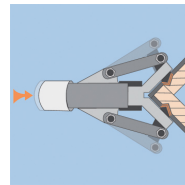

Réf. 062855

GenCode : 3476060006288 / Weight : 870g

CORNER FIX - Hand tool for fixing metal corner beads

For crimping metal corner bead on outside corner.

Nylon tip.

Ergonomic design.

Replaceable jaws.

Easy punching.