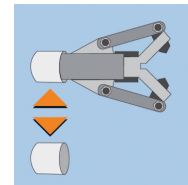

Réf. 062855

GenCode : 3476060006288 / Weight : 870g

CORNER FIX - Hand tool for fixing metal corner beads

For crimping metal corner bead on outside corner.

Nylon tip.

Ergonomic design.

Replaceable jaws.

Easy punching.